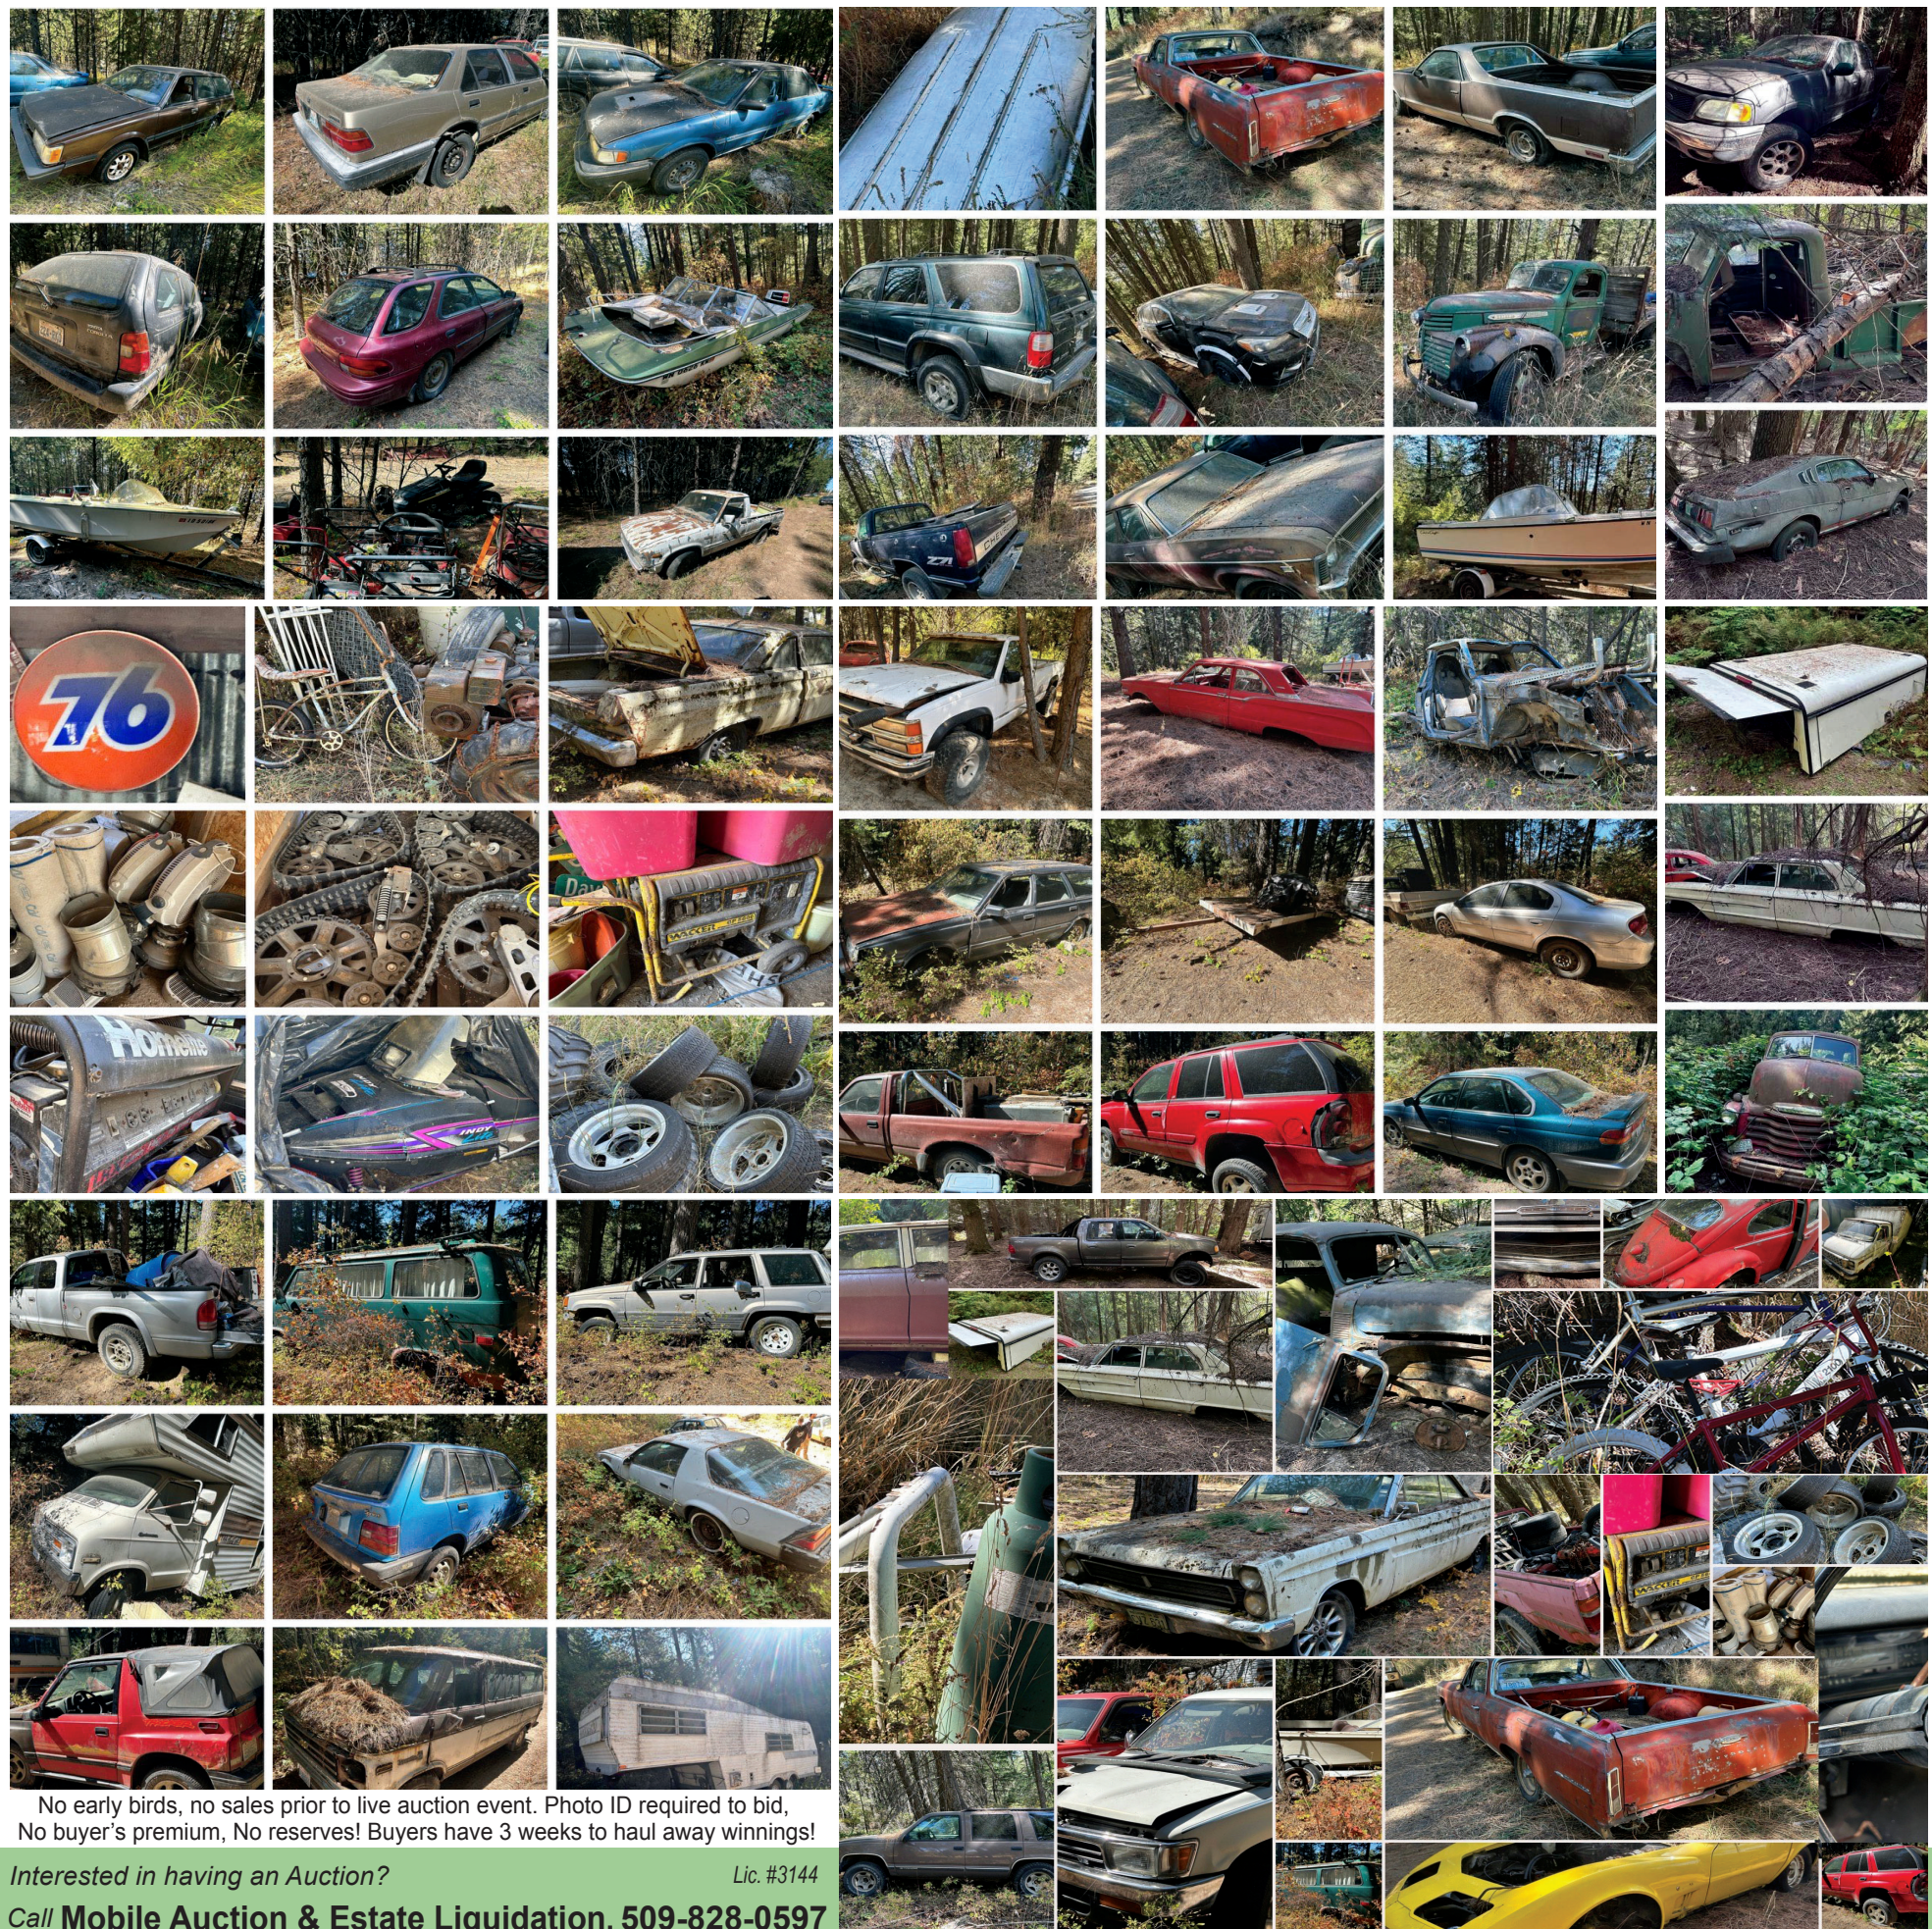

2005 Subaru Legacy Wagon, 1999 Dodge Ram pickup, 2004 Jeep Liberty Sport, 1970 Sector 22/8, 1977 Dodge 21/HH Motorhome, 1997 G80 Tracker, 1994 Mazda pickup, 1998 Chevy UT Tahoe, 1999 Ford Crown Victoria sedan, 2004 Chevy Trailblazer, 1968 Chevy CH2 4D, 1974 Chevy G20 Van, 1987 Chevy SPR 4D, 2002 Chevy Trailblazer, 1977 Chevy truck C2PU, 1973 SECU 11CBR, 1987 Chevy Cam CP, 1983 Chevy K30 CB K3PU, 1985 Subaru GLSW, 1981 Chevy G/Trk Van, 1986 Subaru GLSW, 1993 Toyota CO SW COASW, 2015 Subaru XV Cross Trek, 1978 Chevy Cutlass CP hardtop, 1979 El Camino pickup, 1963 Crestline POGPR14, 1979 Sears aluminum Outboard 130, 1979 Sears AOGRR14

Misc & Parts Lots: Honda ccx500c, 96' Chev Blzr parts, 1965 Chev Sedan parts, 1966 El Camino, 1941 Chev Trk, 03' F150 Crew, 2003 Ford F150, 1985 Honda Civic, 1999 Dodge Ram Pickup, 2005 Subaru Outback, Toyota Landcruiser older 2 door Parts, 1979 GMC, 1995 Toyota 4Runner, 1979 Toyota 4Runner, 1996 Boat, 2000 Boat, 1963 Crestliner POGPR, Sears Alum Out 130, 1987 Chev Camaro, 1980 Honda cyc cx500c, EZLDR and Boat 8925V8, 1979 Chris Craft 22" White, 84' Camaro. **TOO MUCH TO LIST!**

No early birds, no sales prior to live auction event. Photo ID required to bid, No buyer's premium, No reserves! Buyers have 3 weeks to haul away winnings!

Interested in having an Auction? Lic. #3144
Call Mobile Auction & Estate Liquidation, 509-828-0597